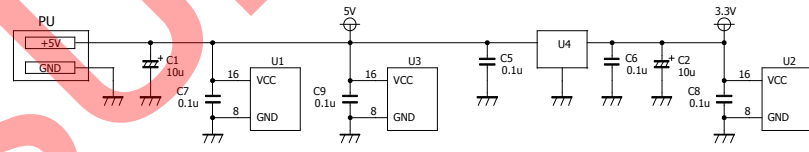

INSEL

A	B	
OPEN	OPEN	IN1 OPT
GND	OPEN	IN3 AES/EBU
OPEN	GND	IN2 COAX
GND	GND	OFF

EM-DAI CONV VerK1

DATE: 02/2014

EMISUKE-K
EMISUKE AUDIO
HOKKAIDO JAPAN

転載、複写禁止