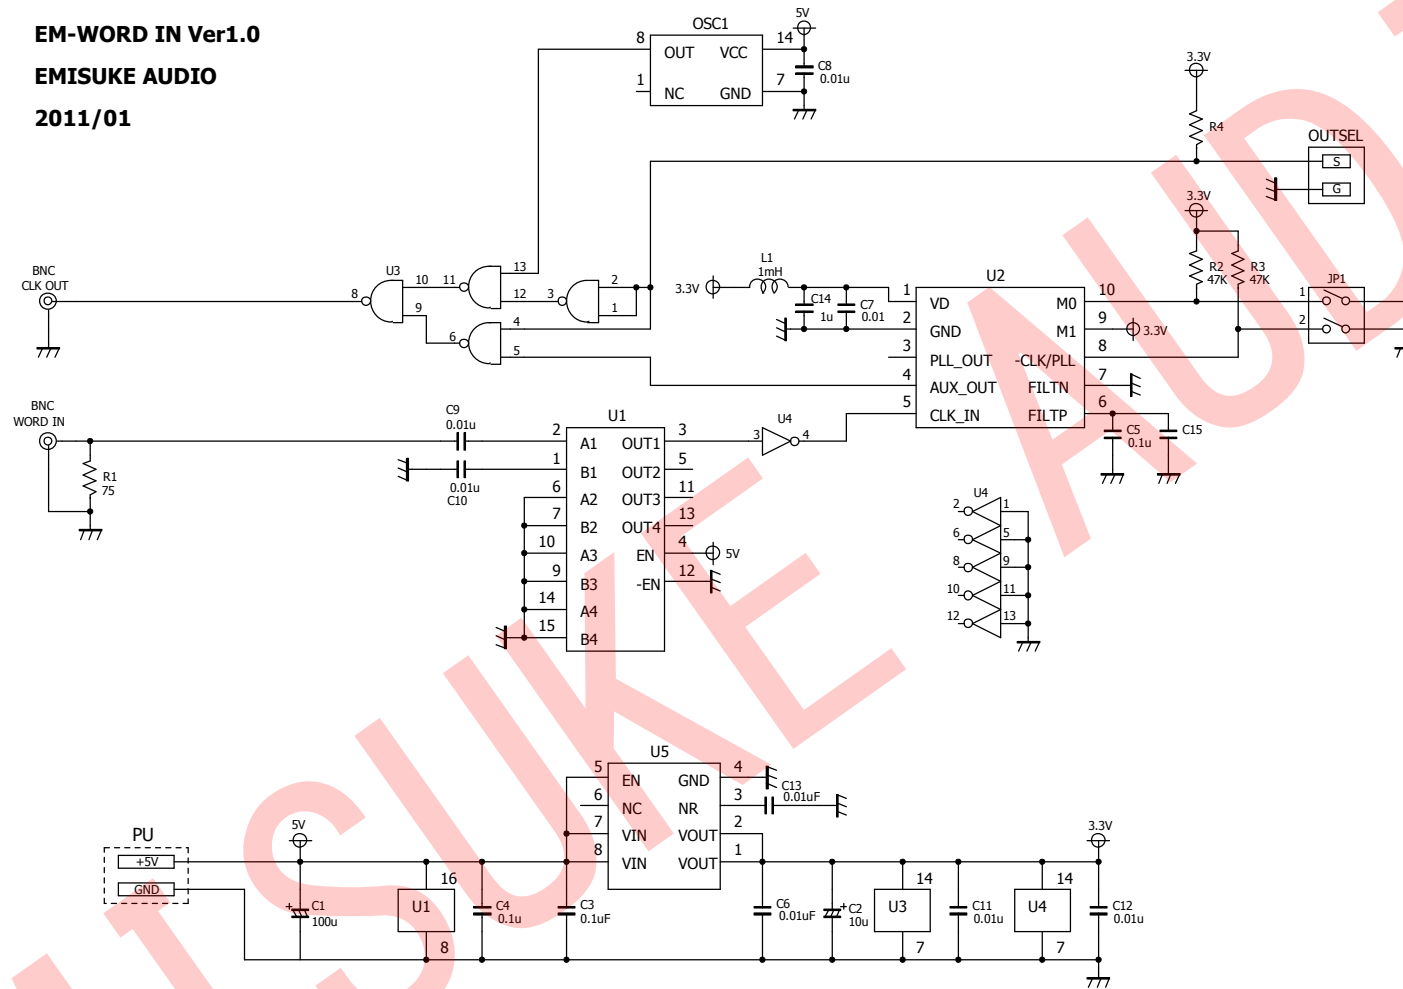

EM-WORD IN Ver1.0

EMISUKE AUDIO

2011/01

	ON	OFF
JP1	OUT周波数設定 OUT=CLK IN ×128 CLK IN =192K, OUT= 24.576M	OUT周波数設定 OUT=CLK IN ×256 CLK IN =96K, OUT= 24.576M
JP2	CLK IN無効 CLK OUT=CLK IN	CLK IN有効 CLK OUT=JP1設定周波数
OUTSEL	CLK IN無効 CLK OUT=OSC1	CLK IN有効 CLK OUT=JP1,JP2設定値