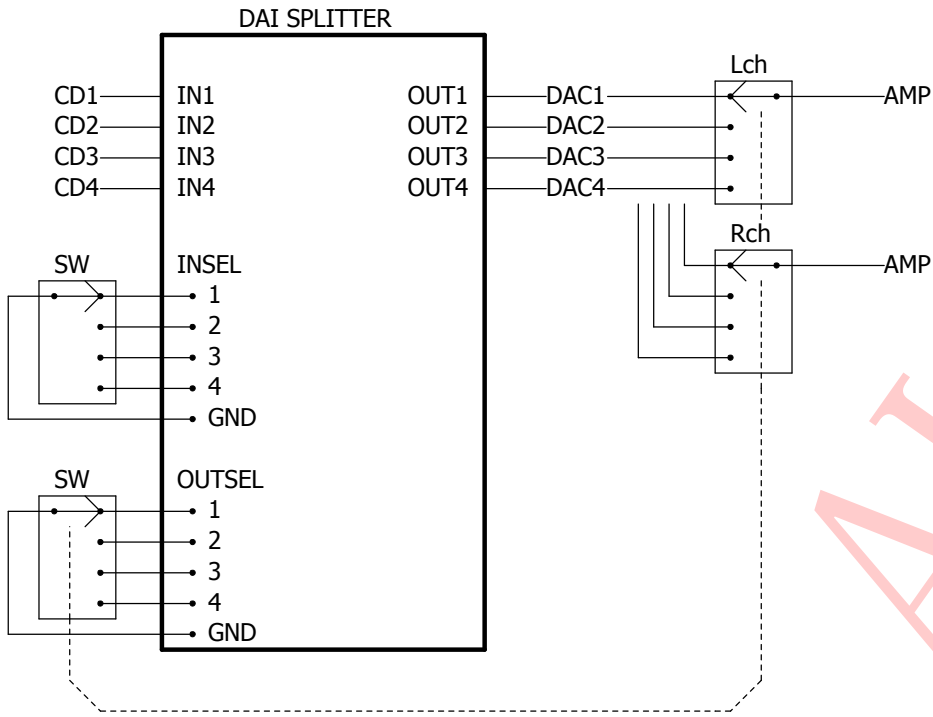

EM-DAI SPLITTER 参考結線図

2008/11

EMISUKE AUDIO

EMISUKE

AUDIO