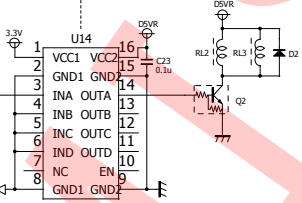

EM-DAC 4399Q3 Ver1.0

D/A 3/4

EMISUKE AUDIO  
2011/04

GND分離

EMISUKE AUDIO