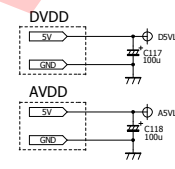

EM-DAC 4399Q3 Ver1.0

D/A 3/4

EMISUKE AUDIO  
2011/04

GND分離

EMISUKE AUDIO