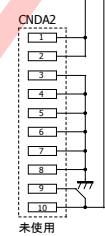

EM-DAC 4399Q3 Ver1.0

D/A 3/4

EMISUKE AUDIO  
2011/04

GND分離

EMISUKE AUDIO