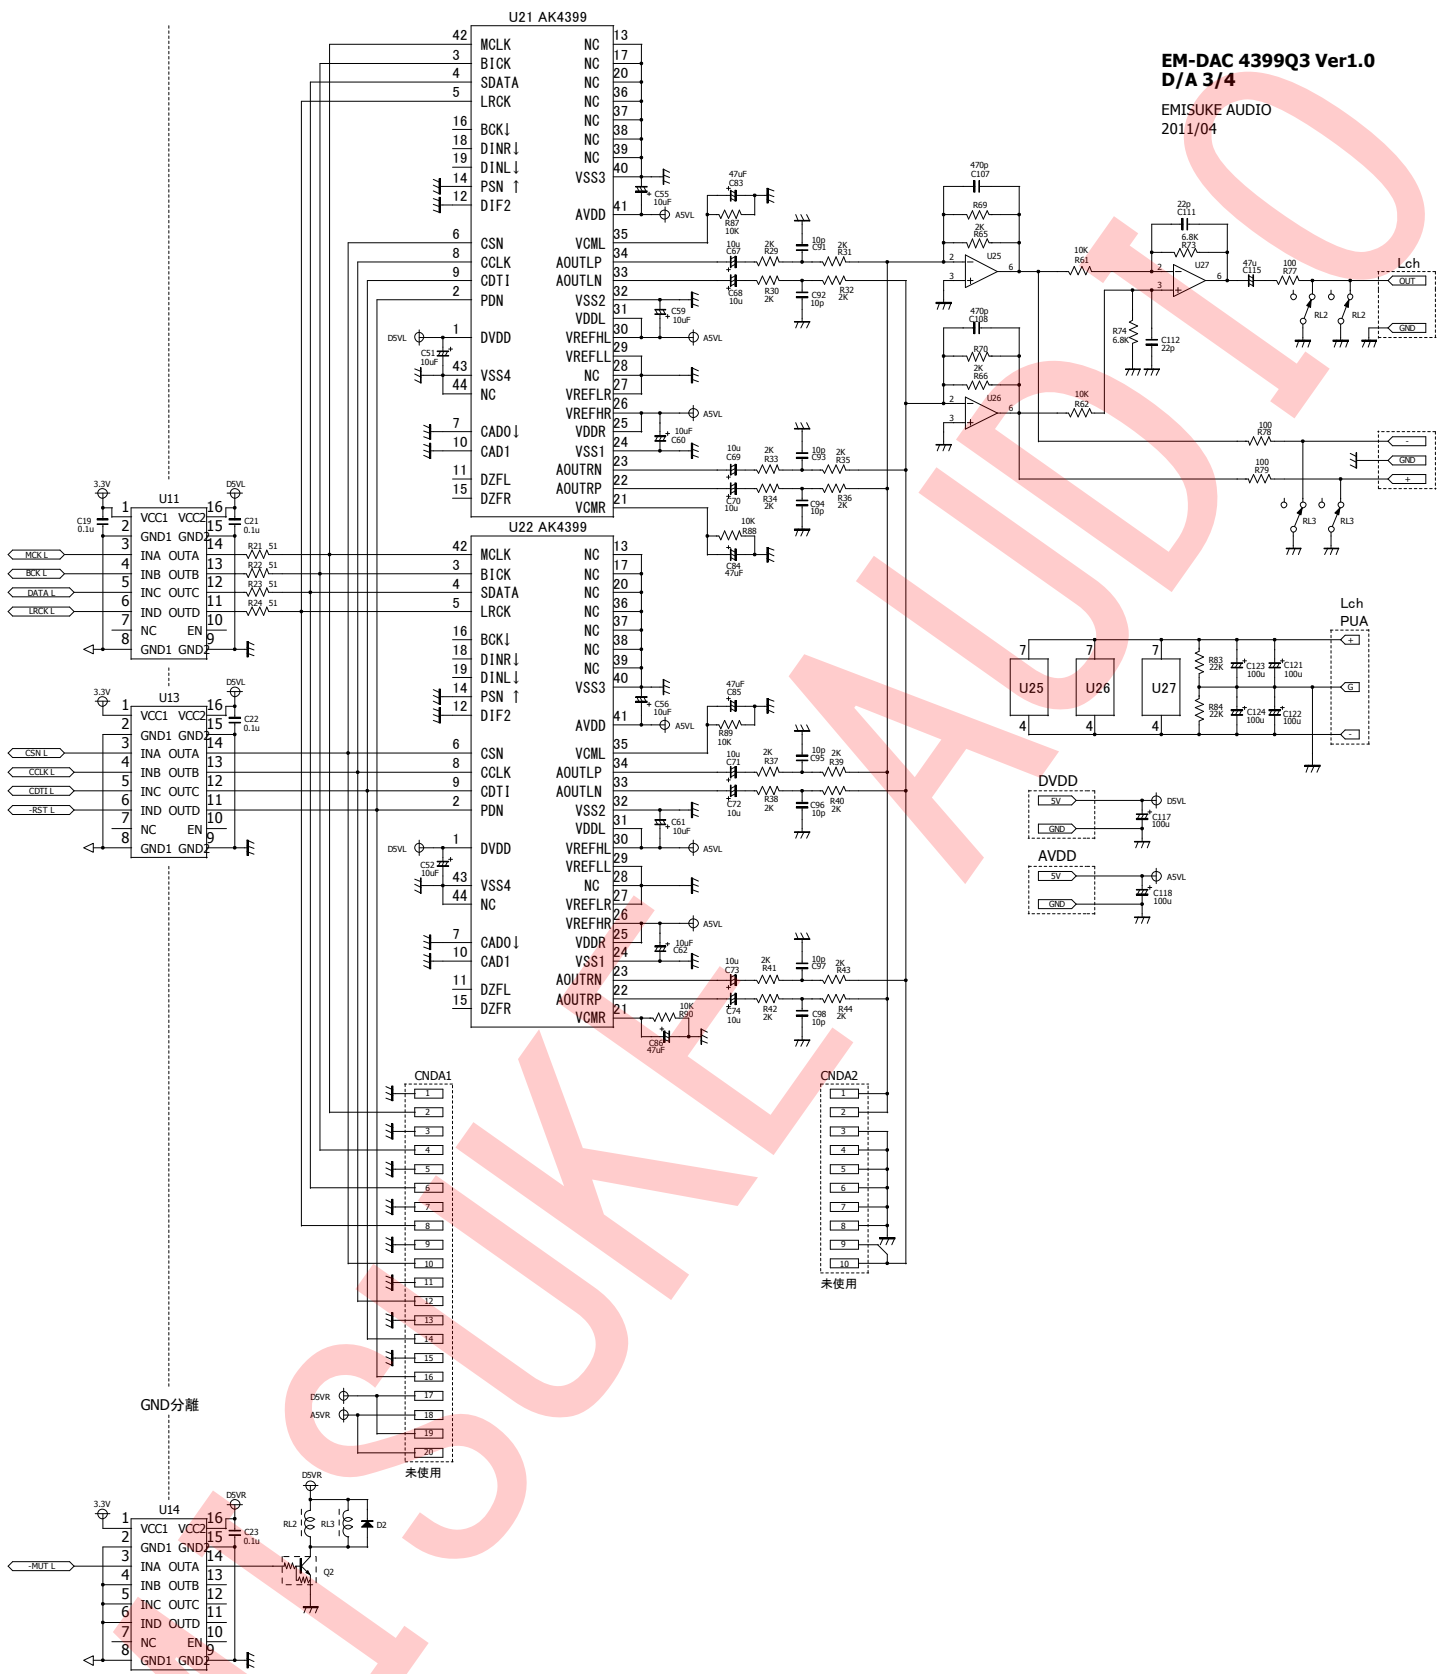

EM-DAC 4399Q3 Ver1.0

D/A 3/4

EMISUKE AUDIO  
2011/04

GND分離

EMISUKE AUDIO