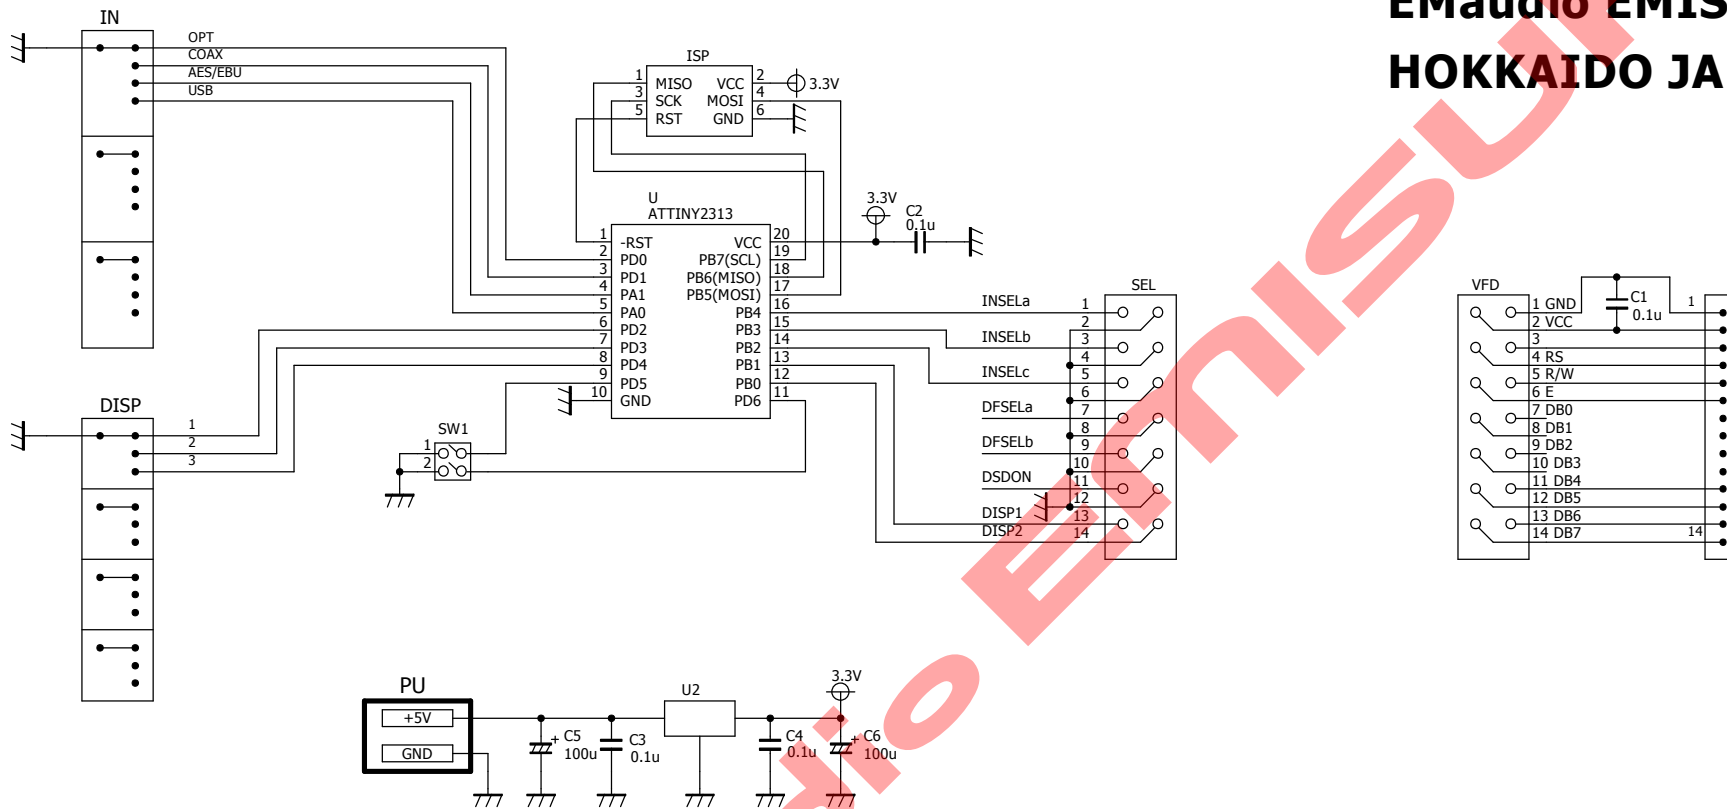

2015/08
 EM-DAC 1242Dz SW
 EMaudio EMISUKE
 HOKKAIDO JAPAN

SW	OUTPUT		
IN	INSELa	INSELb	INSELc
OPT	L	L	L
COAX	H	L	L
AES/EBU	L	H	L
USB	H	H	L

SW	OUTPUT	
DISP	DISP1	DISP2
1	H	H
2	H	L
3	L	L

ON 100%
 ON 50%
 OFF